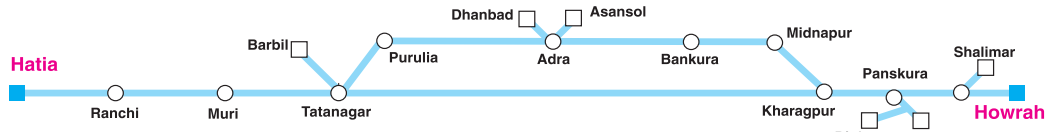

87A

TRAIN NAME		Ranchi Howrah Intercity Express	Asansol Digha Express	Purulia Kharagpur Express	Purulia Jhargram Express	Bhanjpur Shalimar Simlipal Express	Malda Town Digha Express	Bankura Shalimar Rajya Rani Express	Purulia Villu-puram Express	Porbandar Santragachi Kavi Guru Express	Tatanagar Asansol Express	Anand Vihar (T) Haldia Express	Kamakhya Yesvantpur AC Express	Digha Howrah Duronto Express
Train Number		22892	13506	22876	18004	18008	13418	22862	22605	12949	13511	12444	12552	12848
Class of accommodation		CC 2S,II	II	2S,II	2S,II	2S,II	3A SL,II	2S,II	2A,3A SL,II	2A,3A SL,II	2S,II	3A SL,II	1A,2A 3A,P	EC, CC
From Table No.							14A			34		1	Via 29	
Days of departure at originating station		Th,F,Sa	Su	W,Th,Su	Tu,Sa	Tu,W,Th	Th	M, F, Sa	M	F	Tu, W, F	Tu	W	Daily
Km.	Hatia	d												
7	Ranchi	a d	06.10											
72	Muri	d	07.17											
	Barbil	d												
	Purulia	d	08.29		14.40			10.35				14.40		
176	Tatanagar	a d	10.05 10.15		16.25 16.27						13.00	16.25 16.27		
	Jhargram	d	11.28		17.55									
	Purulia	d		11.55						02.03 02.05	14.48 14.50			
	Asansol	d	05.40				15.15 15.30				16.30		08.55 09.05	
	Santalidih	d												
	Adra	a d	06.45 06.50	12.46 12.50			16.30 16.45		11.20 11.25	03.00 03.05			10.00 10.05	
	Santalidih	d												
	Bankura	d	07.33	13.37			17.25	13.45	12.02	03.45			10.52	
	Midnapur	d	09.38	15.09			18.55	15.09	13.32	05.20			12.02	
	Bhanjpur	d				04.05								
310	Kharagpur	a d	12.05 12.15	10.05 10.15	15.50	07.15 07.20	19.35 19.50	16.00 16.05		06.03 06.05		18.10 18.20		
	Digha	d		13.40			22.40							15.35
	Haldia	a										20.30		
418	Santragachi	d	...			09.15		17.42		08.05				...
	Shalimar	a				09.32		18.00						
426	Howrah	a	14.20											18.40
Days of arrival at destination station		Th, F, Sa	Su	W, Th, Su	Tu, Sa	Tu,W,Th	Th	M, F Sa	Tu	Su	Tu, W, F	W	F	Daily
To Table No.									7				Via 29